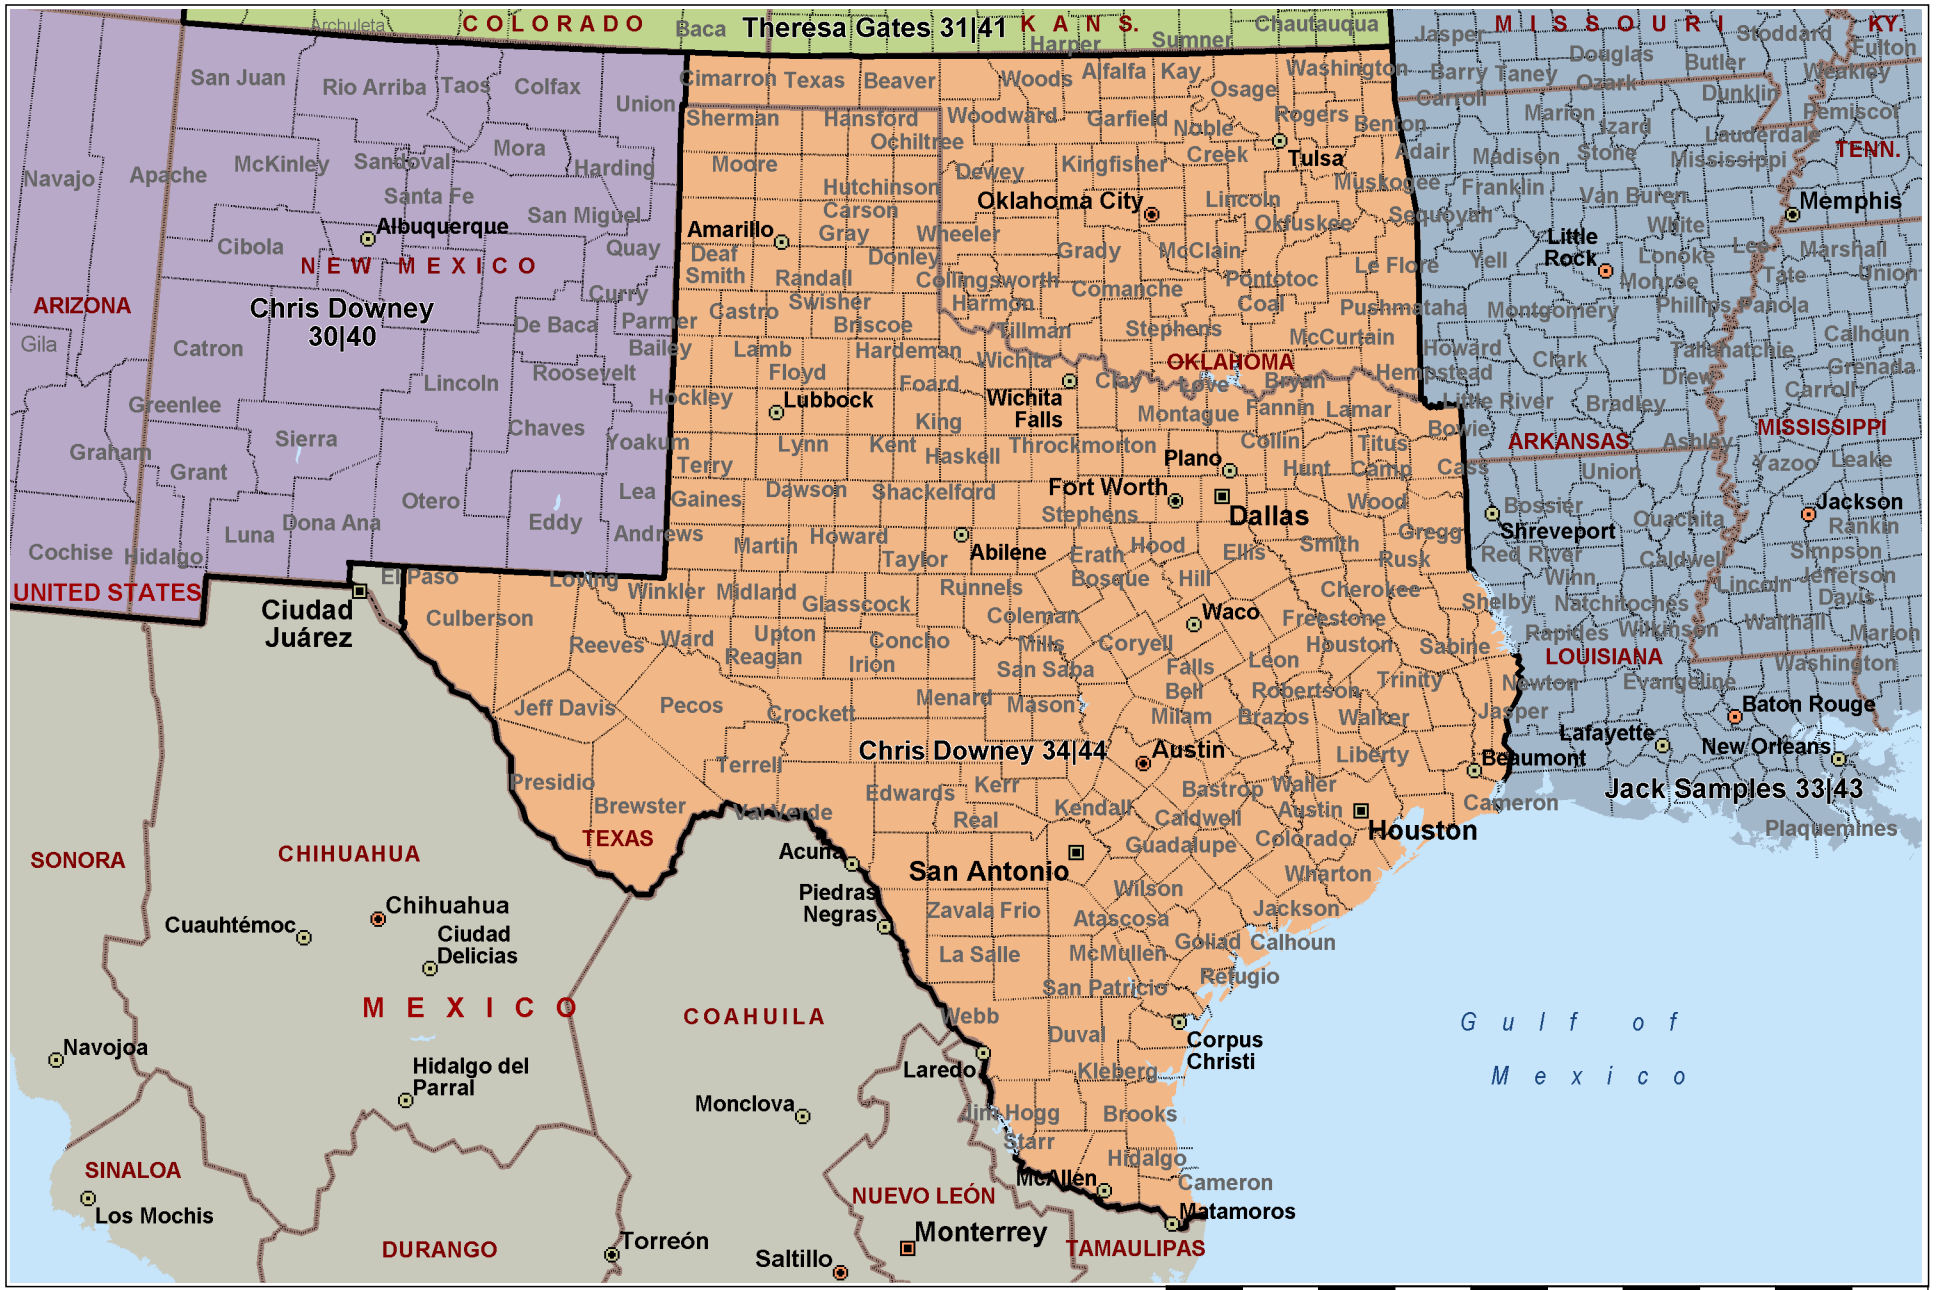

# WSG Regional Manager Territories

0 mi 100 200 300 400 500